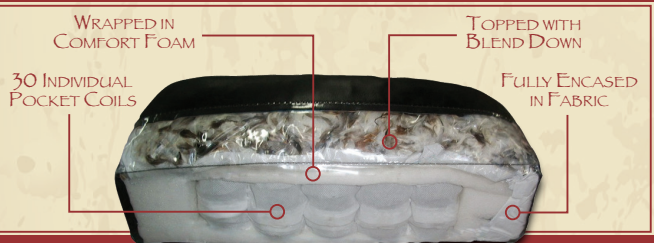

CUSHION FEATURES

CONTOURS TO THE BODY SHAPE • PROVIDES IMPROVED AIR-CIRCULATION
REDUCES PRESSURE POINTS • ENHANCES SEAT COMFORT & LONGEVITY