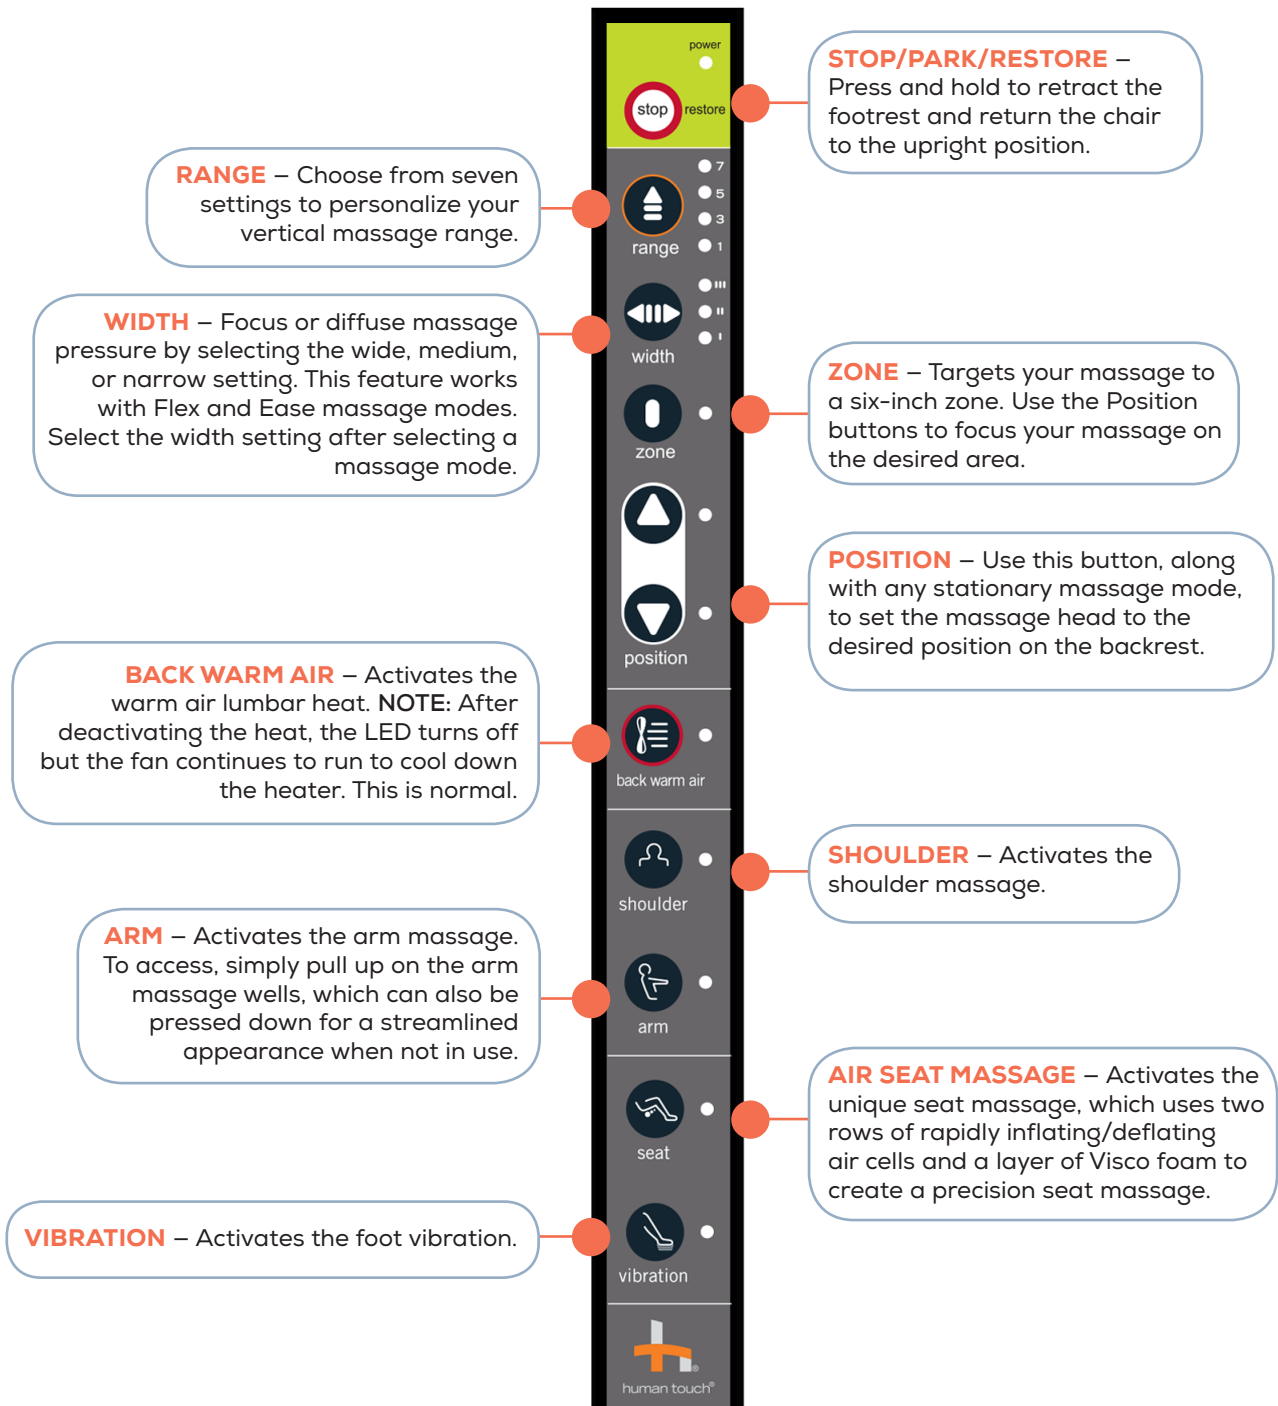

Remote Control User Guide

Human Touch® Opus

SIDE

For more detailed operation instructions, please see the Use and Care Manual.