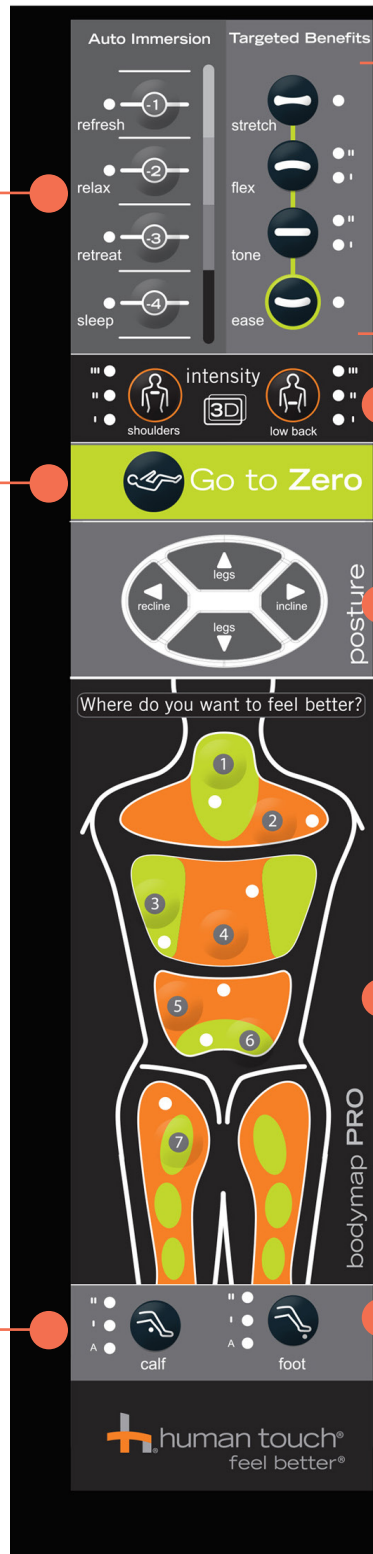

### FRONT

#### AUTO IMMERSION PROGRAMS

– Four unique auto immersion programs automatically massage you for 15 minutes, using a variety of massage modes.

#### GO TO ZERO (ONE-STEP PRESS AND HOLD)

– Fully reclines the backrest and raises the footrest, placing your body in a neutral-posture position.

**CALF** – Press to toggle through two fixed calf massage speeds and an auto massage program.

**POSTURE** – Adjust the chair to a comfortable position.

**BODYMAP® PRO** – Push the button that corresponds to the area where you want to feel better, and let the massage chair do the rest!

**FOOT** – Press to toggle through two fixed foot massage speeds and an auto massage program.