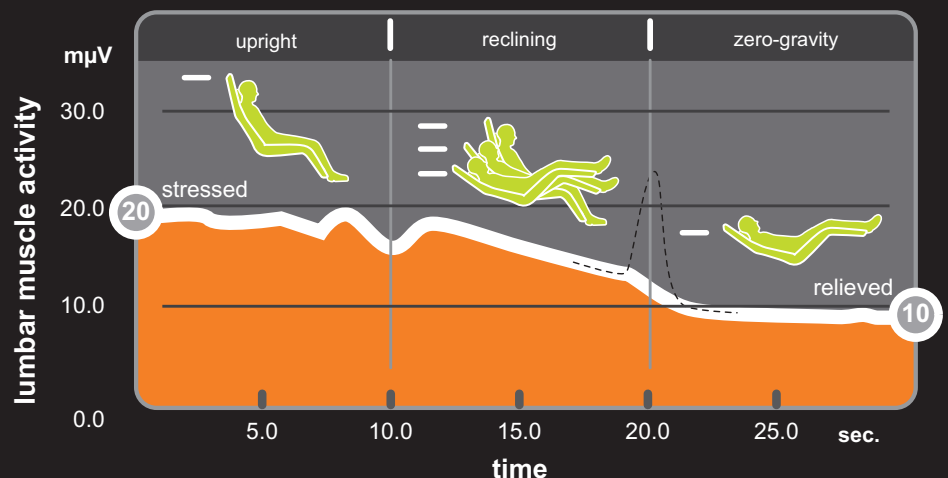

Perfect Chair zero-gravity is real science, but it feels like magic.

Everybody talks about zero-gravity in their seating products. But at Human Touch, we lead the industry with innovative research that makes it possible to actually see and feel how the Zero-Gravity Perfect Chair relieves stress.

"As the Perfect Chair reclines, the muscles instantaneously start relaxing. When the chair reaches neutral posture there is a huge reduction in the state of muscle irritation, establishing objectively that the Perfect Chair promotes spinal health."

Enjoy the Perfect Chair throughout the day - touch to find out more.

Actual Perfect Chair stress test
David Marcarian applying sEMG electrodes to measure muscle activity.

"In a dynamic test, EKG stick-on electrodes are placed on lower lumbar muscle groups. The sEMG shows that muscle activity is in a stressed or contracted position while sitting upright. As the Perfect Chair reclines to zero-gravity, the sEMG shows reduced electrical activity in the lumbar muscles which signifies the muscles are no longer contracting and are free from stress."