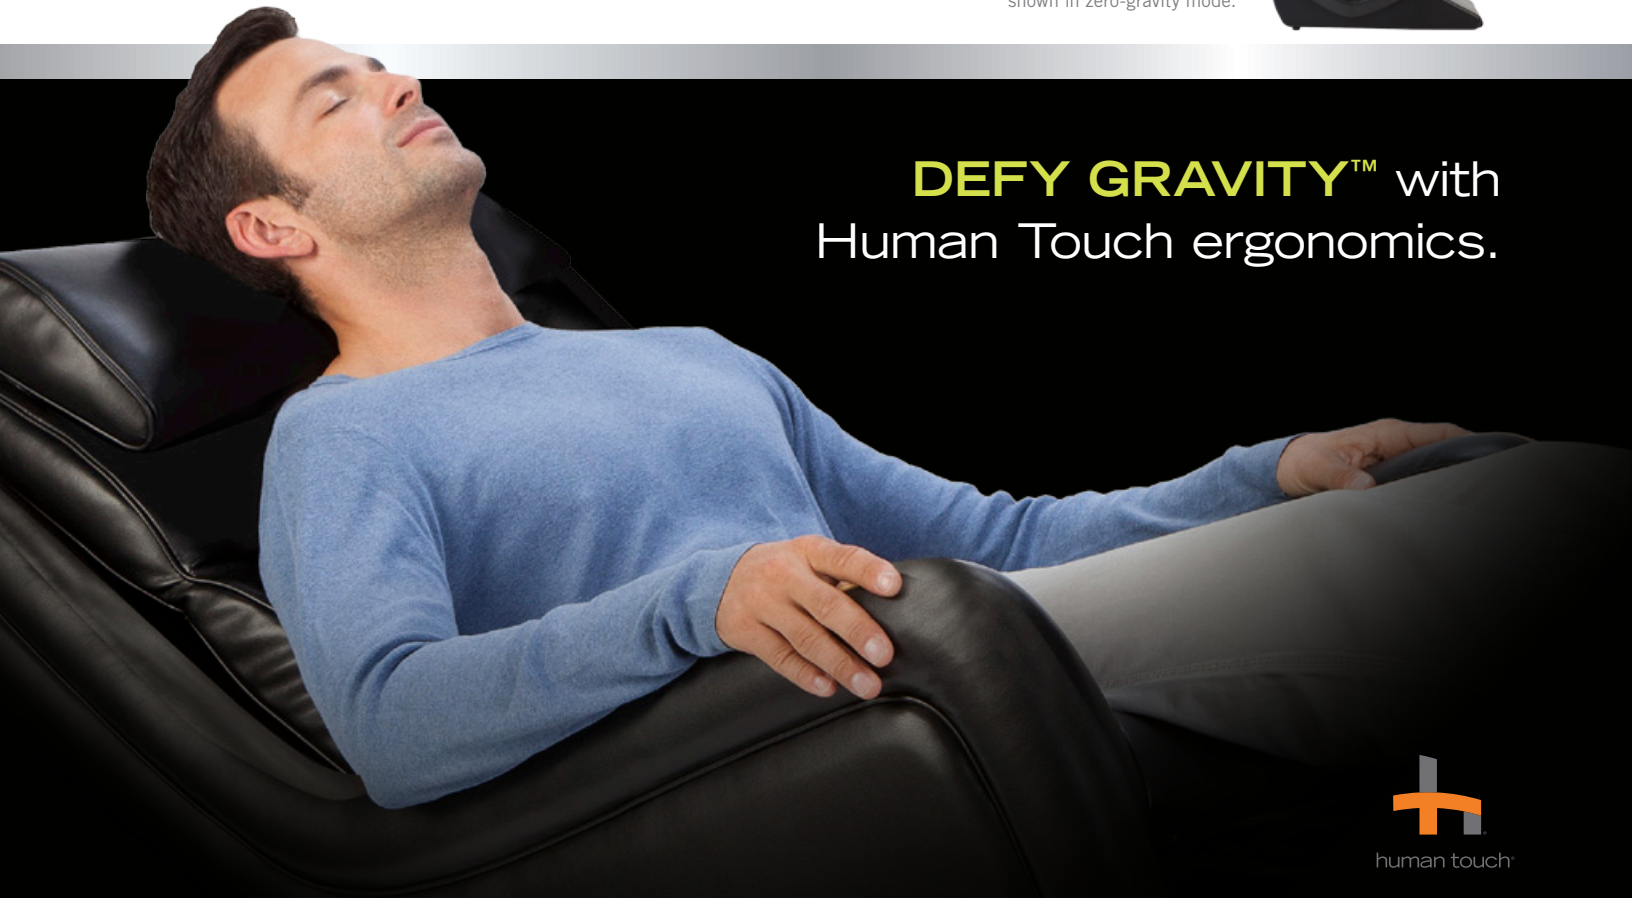

ZeroG™ 2.0 Immersion Seating™ totally redefines relaxation.

Forget all you know about massage chairs. Human Touch has rethought, redesigned, and reengineered the massage chair experience. Human Touch **Immersion Seating™** literally moves you from the stress and strain of the day to the greatest depths of relief, relaxation and wellness. The Human Touch Immersion Experience will reset your mind and body to perform your best and do what you do **BETTER™**.

Human Touch ZeroG™ 2.0
shown in zero-gravity mode.

DEFY GRAVITY™ with
Human Touch ergonomics.

Touch feature benefit to see more.

zeroG™ 2.0

Immersion Seating™
massage | relaxation | sleep

ERGONOMIC RECLINE-MOTION GEOMETRY

Get centered. Get relaxed. HT Immersion Seating™ is designed with persistent ergonomic precision. The ZeroG™ 2.0 moves you in maximum comfort.

AUTO-IMMERSION MASSAGE PROGRAMS

Four full-body Auto-Immersion Programs featuring patented Human Touch Technology® simulate the hands and techniques of trained massage professionals.